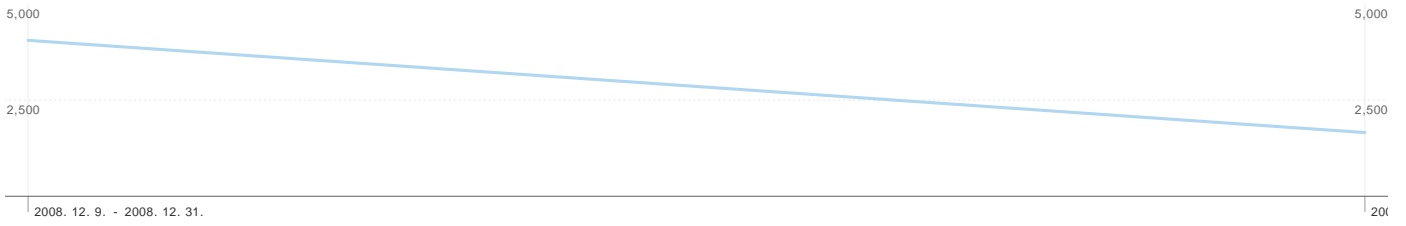

5,717

- 4.29%
- 40.72%
- 54.99%