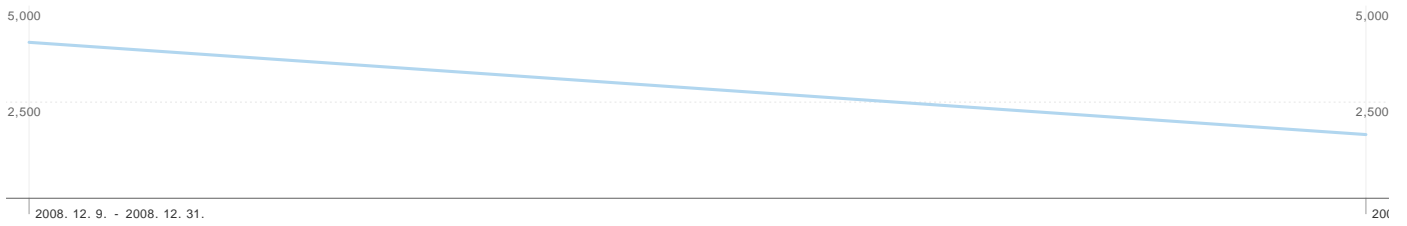

39 가/ ( ) 5,717 .

5,717 (%): 100.00%	1.42 1.42 (0.00%)	00:00:50 00:00:50 (0.00%)	88.44% 88.35% (0.10%)	(%) 84.90% 84.90% (0.00%)
가/		/		(%)
South Korea	5,450	1.43	00:00:51	88.09% 84.75%
United States	102	1.29	00:00:40	98.04% 90.20%
Japan	47	1.23	00:00:22	93.62% 87.23%
Canada	21	1.33	00:00:59	90.48% 90.48%
Australia	13	1.15	00:00:15	92.31% 84.62%
Germany	10	1.20	00:01:16	100.00% 80.00%
United Kingdom	8	1.25	00:00:39	100.00% 75.00%
Philippines	8	1.12	00:00:07	87.50% 87.50%
(not set)	6	1.17	00:00:35	83.33% 83.33%
Thailand	5	1.00	00:00:00	100.00% 100.00%

8,117

8,117

7,271

84.90%

		(%)
/	623	7.68%
/1742	248	3.06%
/1731?srchid=BR1http://blog.jrcho.com/1731	245	3.02%
/1731	191	2.35%
/1746	134	1.65%

623

	/?page=2	60	33.71%
	/	49	27.53%
	/1732	5	2.81%
	/1511	4	2.25%
	/guestbook	3	1.69%
	/category/ (Book)	3	1.69%
	/1585	3	1.69%
	/category	2	1.12%
	/1731	2	1.12%
	/1741	2	1.12%