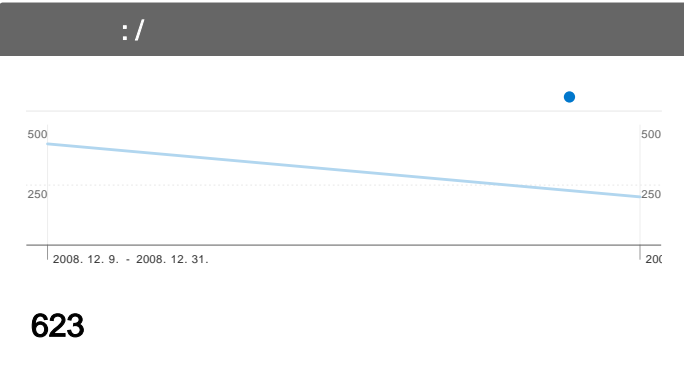

5,717

84.90%

8,117

00:00:50

1.42 /

88.35% (%)

		(%)
/	623	7.68%
/1742	248	3.06%
/1731?srchid=BR1http://blog.jr	245	3.02%
/1731	191	2.35%
/1746	134	1.65%

		(%)
search / organic	1,546	27.04%
search.naver.com / referral	1,334	23.33%
google / organic	1,268	22.18%
cafeblog.search.naver.com /	438	7.66%
yahoo / organic	289	5.06%

**5,128** .

5,717

5,128

8,117

1.42

00:00:50

84.90%

88.35%