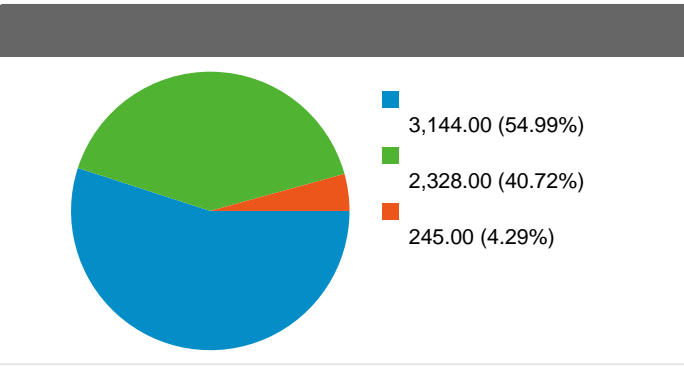

5,717

84.90%

8,117

00:00:50

1.42 /

88.35% (%)

		(%)
/	623	7.68%
/1742	248	3.06%
/1731?srchid=BR1http://blog.jr	245	3.02%
/1731	191	2.35%
/1746	134	1.65%

		(%)
search / organic	1,546	27.04%
search.naver.com / referral	1,334	23.33%
google / organic	1,268	22.18%
cafeblog.search.naver.com /	438	7.66%
yahoo / organic	289	5.06%

**5,128** .

5,717

5,128

8,117

1.42

00:00:50

84.90%

88.35%