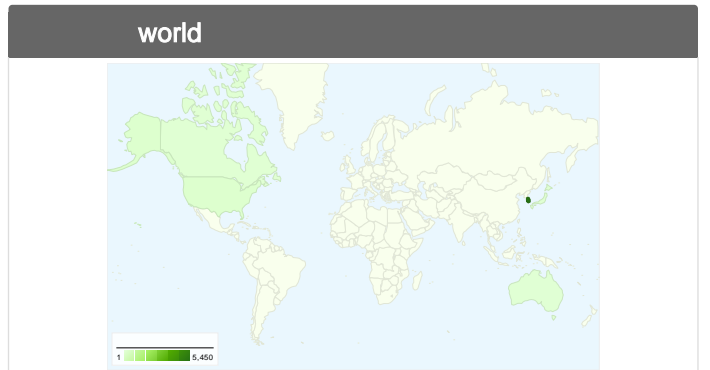

5,717

84.90%

8,117

00:00:50

1.42 /

88.35% (%)

		(%)
/	623	7.68%
/1742	248	3.06%
/1731?srchid=BR1http://blog.jr	245	3.02%
/1731	191	2.35%
/1746	134	1.65%

		(%)
search / organic	1,546	27.04%
search.naver.com / referral	1,334	23.33%
google / organic	1,268	22.18%
cafeblog.search.naver.com /	438	7.66%
yahoo / organic	289	5.06%

**5,128** .

5,717

5,128

8,117

1.42

00:00:50

84.90%

88.35%