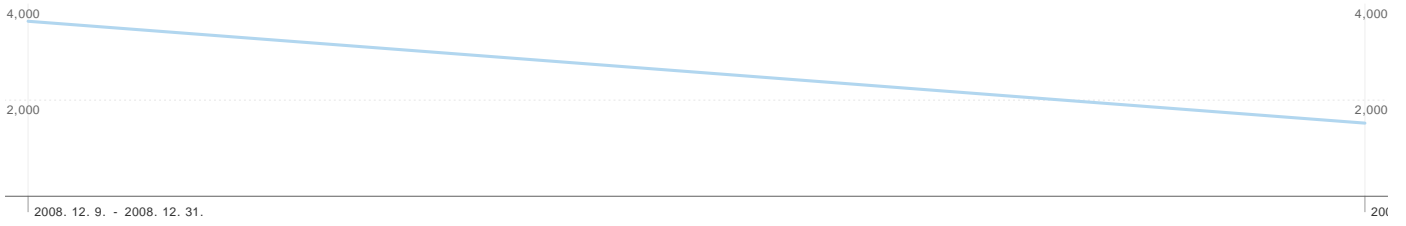

5,717

84.90%

8,117

00:00:50

1.42 /

88.35% (%)

		(%)
/	623	7.68%
/1742	248	3.06%
/1731?srchid=BR1http://blog.jr	245	3.02%
/1731	191	2.35%
/1746	134	1.65%

		(%)
search / organic	1,546	27.04%
search.naver.com / referral	1,334	23.33%
google / organic	1,268	22.18%
cafeblog.search.naver.com /	438	7.66%
yahoo / organic	289	5.06%

**5,128** .

5,717

5,128

8,117

1.42

00:00:50

84.90%

88.35%