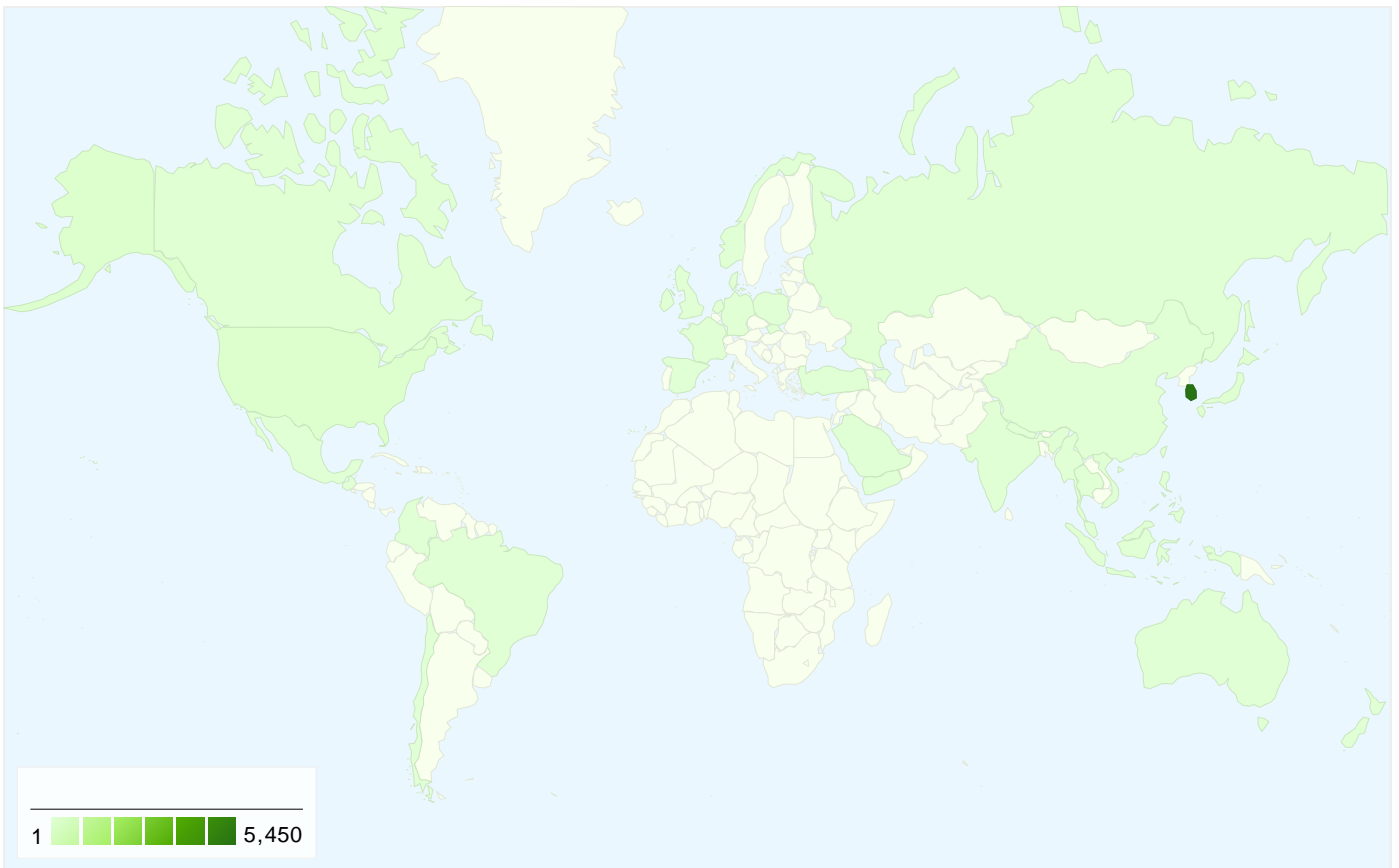

39 가/ ( ) 5,717 .

5,717 (%): 100.00%	1.42 1.42 (0.00%)	00:00:50 00:00:50 (0.00%)	88.44% 88.35% (0.10%)	(%) 84.90% 84.90% (0.00%)
가/		/		(%)
South Korea	5,450	1.43	00:00:51	88.09% 84.75%
United States	102	1.29	00:00:40	98.04% 90.20%
Japan	47	1.23	00:00:22	93.62% 87.23%
Canada	21	1.33	00:00:59	90.48% 90.48%
Australia	13	1.15	00:00:15	92.31% 84.62%
Germany	10	1.20	00:01:16	100.00% 80.00%
United Kingdom	8	1.25	00:00:39	100.00% 75.00%
Philippines	8	1.12	00:00:07	87.50% 87.50%
(not set)	6	1.17	00:00:35	83.33% 83.33%
Thailand	5	1.00	00:00:00	100.00% 100.00%