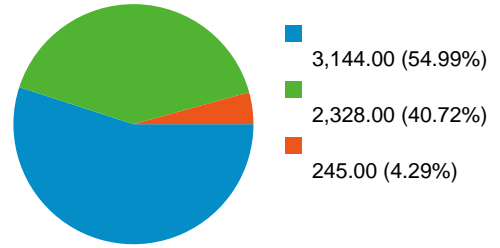

(%)
search (organic)	1,546	27.04%
search.naver.com (referral)	1,334	23.33%
google (organic)	1,268	22.18%
cafeblog.search.naver.com	438	7.66%
yahoo (organic)	289	5.06%

		(%)
	115	3.66%
	100	3.18%
	79	2.51%
	59	1.88%
	36	1.15%