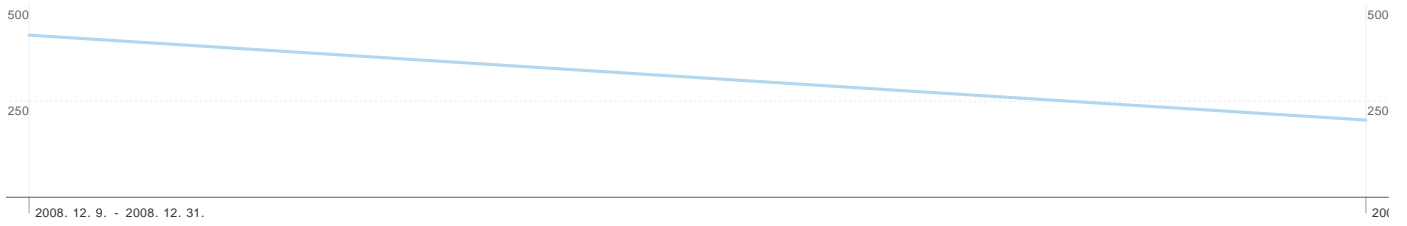

39 가/ ( ) 5,717 .

5,717 (%): 100.00%	1.42 1.42 (0.00%)	00:00:50 00:00:50 (0.00%)	88.44% 88.35% (0.10%)	(%) 84.90% 84.90% (0.00%)
가/		/		(%)
South Korea	5,450	1.43	00:00:51	88.09% 84.75%
United States	102	1.29	00:00:40	98.04% 90.20%
Japan	47	1.23	00:00:22	93.62% 87.23%
Canada	21	1.33	00:00:59	90.48% 90.48%
Australia	13	1.15	00:00:15	92.31% 84.62%
Germany	10	1.20	00:01:16	100.00% 80.00%
United Kingdom	8	1.25	00:00:39	100.00% 75.00%
Philippines	8	1.12	00:00:07	87.50% 87.50%
(not set)	6	1.17	00:00:35	83.33% 83.33%
Thailand	5	1.00	00:00:00	100.00% 100.00%

8,117

8,117

7,271

84.90%

		(%)
/	623	7.68%
/1742	248	3.06%
/1731?srchid=BR1http://blog.jrcho.com/1731	245	3.02%
/1731	191	2.35%
/1746	134	1.65%

623

	/?page=2	60	33.71%
	/	49	27.53%
	/1732	5	2.81%
	/1511	4	2.25%
	/guestbook	3	1.69%
	/category/ (Book)	3	1.69%
	/1585	3	1.69%
	/category	2	1.12%
	/1731	2	1.12%
	/1741	2	1.12%