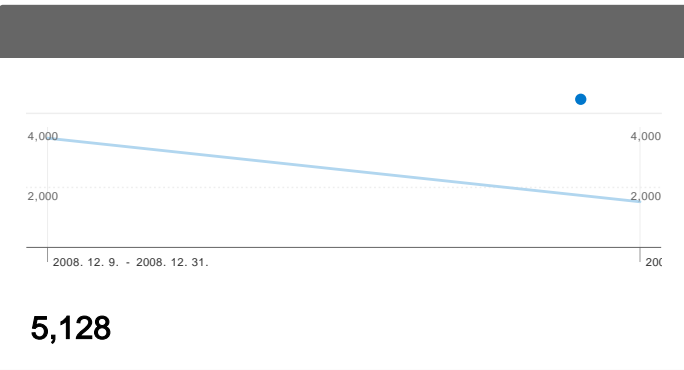

5,717

84.90%

8,117

00:00:50

1.42 /

88.35% (%)

		(%)
/	623	7.68%
/1742	248	3.06%
/1731?srchid=BR1http://blog.jr	245	3.02%
/1731	191	2.35%
/1746	134	1.65%

		(%)
search / organic	1,546	27.04%
search.naver.com / referral	1,334	23.33%
google / organic	1,268	22.18%
cafeblog.search.naver.com /	438	7.66%
yahoo / organic	289	5.06%

**5,128** .

5,717

5,128

8,117

1.42

00:00:50

84.90%

88.35%